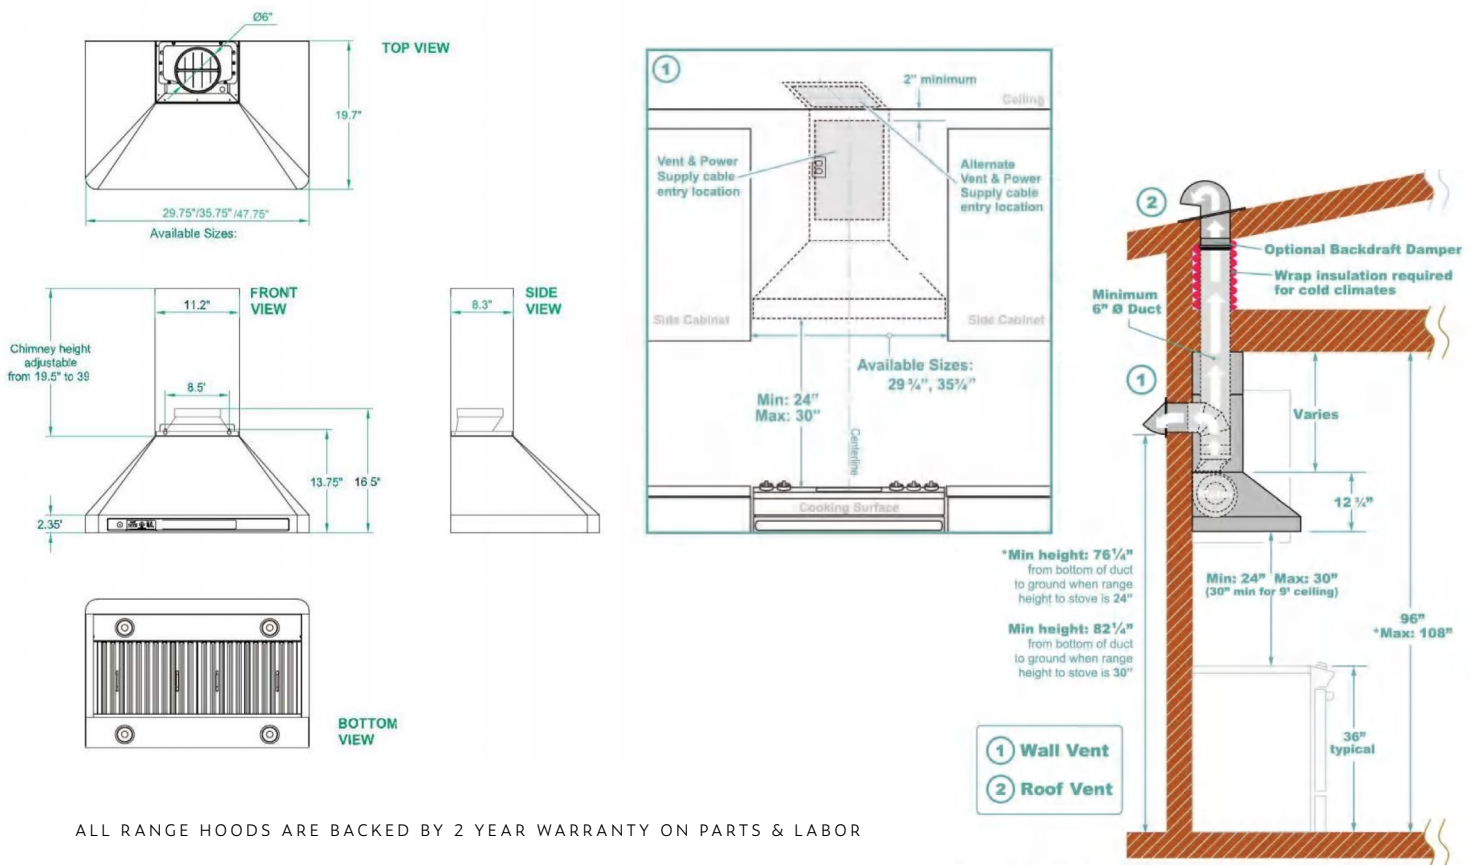

# ADVANCED RANGE HOOD

30" - VHD3005

36" - VHD3605

48" - VHD4805

DIMENSIONS	30" - VHT3004	36" - VHT3604	48" - VHT4804
Product Dimensions	29.5"W x 19.7"W x 22.8-42.1"H	35.4"W x 19.7"W x 22.8-42.1"H	47.2"W x 19.7"W x 22.8-42.1"H
Packing Size	32.3"L x 18.5"W x 22.6"H	38.6"L x 18.5"W x 22.6"H	51"L x 23.4"W x 27.6"H
Product Weight	57.1lbs	61.3lbs	87.5lbs
POWER SETTING	4-Speed	4-Speed	4-Speed
Voice Control	•	•	•
Sensor Touch Control	•	•	•
Remote Control	2	2	4
LED Light	2	2	4