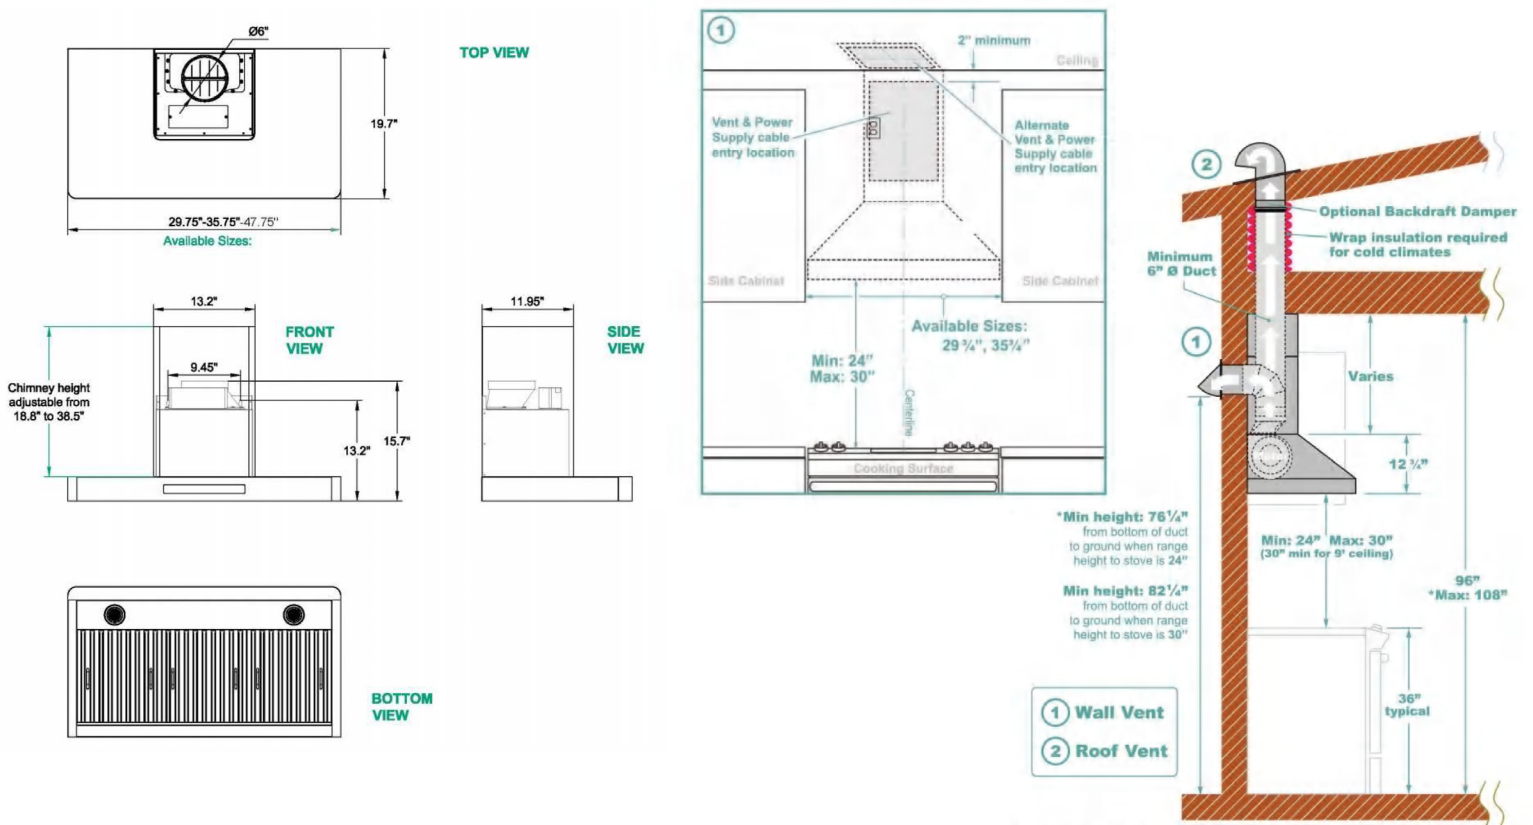

CONTEMPORARY RANGE HOOD

30" - VHD3004

36" - VHD3604

48" - VHD4804

DIMENSIONS

	30" - VHT3004	36" - VHT3604	48" - VHT4804
Product Dimensions	29.5"W x 19.7"W x 22.8-42.1"H	35.4"W x 19.7"W x 22.8-42.1"H	47.2"W x 19.7"W x 22.8-42.1"H
Packing Size	32.3"L x 18.5"W x 22.6"H	38.6"L x 18.5"W x 22.6"H	51"L x 23.4"W x 27.6"H
Product Weight	57.1lbs	61.3lbs	87.5lbs
POWER SETTING	4-Speed	4-Speed	4-Speed
Voice Control	•	•	•
Sensor Touch Control	•	•	•
Remote Control	•	•	•
LED Light	2	2	4