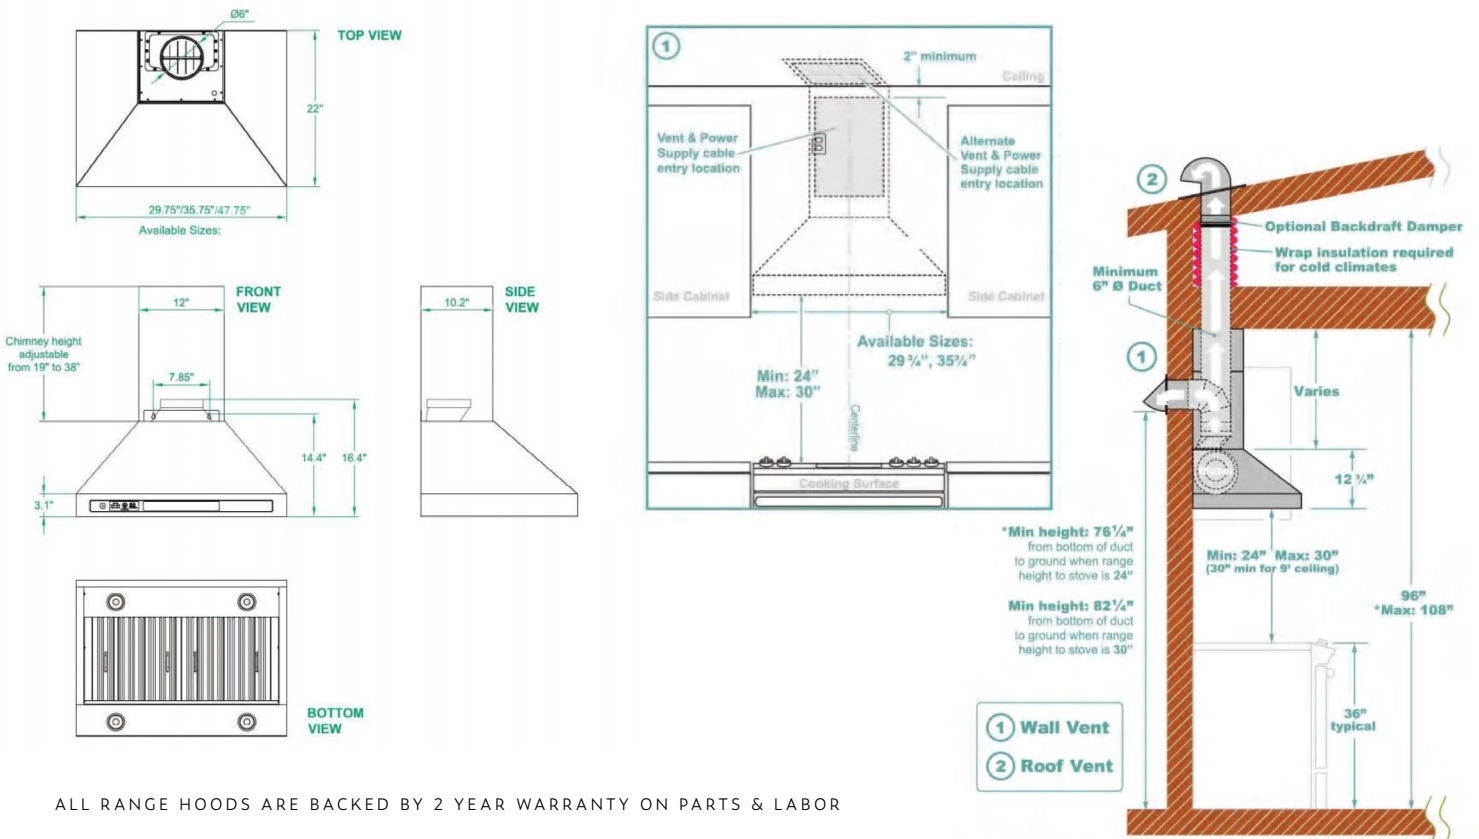

CLASSIC RANGE HOOD

30" - VHD3006

36" - VHD3606

48" - VHD4806

DIMENSIONS	30" - VHW3005	36" - VHW3605	48" - VHW4805
Product Dimensions	29.5"L x 19.7"W x 32.5-51.8"H	35.4"L x 19.7"W x 32.5-51.8"H	47.2"L x 19.7"W x 32.5-51.8"H
Packing Size	34.8"L x 17.7"W x 22.8"H	39.2"L x 17.7"W x 22.8"H	53.3"L x 24.6"W x 27.8"H
Product Weight	54.1lbs	59.1lbs	88.8lbs
POWER SETTING	4-Speed	4-Speed	4-Speed
Voice Control	•	•	•
Sensor Touch Control	•	•	•
Remote Control	•	•	•
LED Light	2	2	4