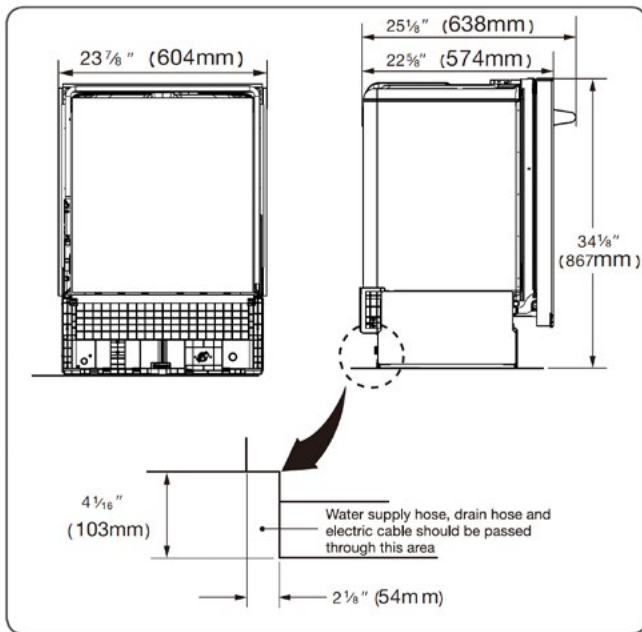

DISHWASHER

VDS100-SS

SPECIFICATIONS

- Powersupply: AC120V, 60Hz
- WaterPressure: 0.04Mpa~1.0Mpa
- ProductDimension(WxDxH)
23 7/8" x 25 1/8" x 34 1/8"
(604mmx638mmx867mm)
- WaterTemperature: 120°F(49°C)

DIMENSIONS

Product Dimensions	23 7/8"W x 25 1/8"D x 34 1/8"H
Packing Size	28.3"W x 28.1"D x 34.3"H
Product Weight	98.1lbs

ADJUSTABLE RACKS •

SMART WASH •

UTENSIL BASKET •

WATER & ENERGY EFFICIENT •