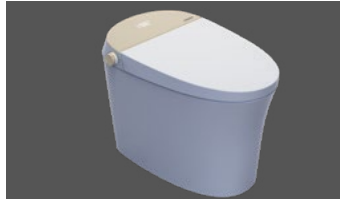

CONCERT COLLECTION

CONCERT COLLECTION
VTA001-CG

CONCERT COLLECTION
VTA001-GY

AUTOMATIC	FULLY AUTOMATIC	FULLY AUTOMATIC
REARWASH	■	■
LADY WASH	■	■
WATER TEMPERATURE ADJUSTMENT	■	■
MOBILE MASSAGE	■	■
PULSE CLEANING	■	■
WATER PRESSURE ADJUSTMENT	■	■
SELF-CLEANING NOZZLE	■	■
NOZZLE POSITION ADJUSTMENT	■	■
SEAT HEATING	■	■
SEAT TEMPERATURE ADJUSTMENT	■	■
WARM AIR DRYING	■	■
WIND TEMPERATURE ADJUSTMENT	■	■
DEODORIZATION	■	■
AUTOMATIC OPEN & CLOSE LID/SEAT	■	■
OFF-SEAT FLUSHING	■	■
NIGHT LIGHT	■	■
LED DISPLAY	■	■
WIRELESS REMOTE CONTROL	■	■
WARRANTY	3-YEARS	3-YEARS