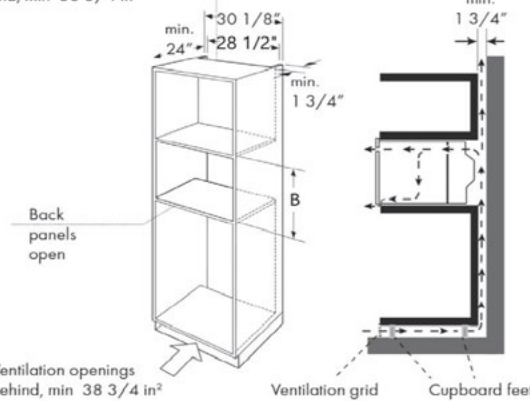

Wall Cabinet

Countertop/Island

Ventilation openings behind, min 38 3/4 in²

Note: There should be a gap above the oven.