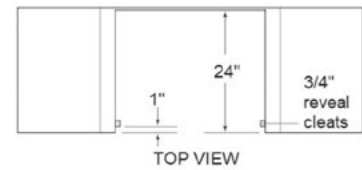

FLUSH INSTALLATION