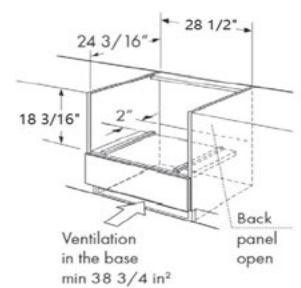

Wall Cabinet

Countertop/Island

Ventilation openings behind, min 38 3/4 in²

Note: There should be a gap above the oven.