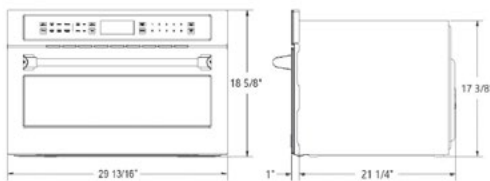

FLUSH INSTALLATION