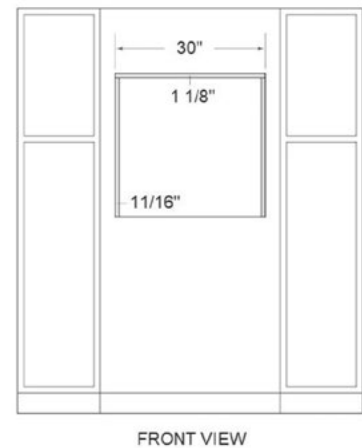

FLUSH INSTALLATION